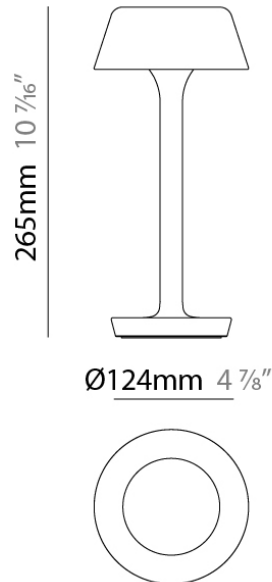

FIREFLY PORTABLE

D84377-BRZ

PROJECT _____

TYPE _____

NOTES _____

QUANTITY _____

DATE _____

GENERAL

Series: Firefly
Brand: Panzeri
Division: Design
Mounting Type: Portable
Mounting Location: Table

PHYSICAL

Shape: Round
Diameter (mm): 124
Diameter (in): 4 ⁷/₈
Height (mm): 265
Height (in): 10 ⁷/₁₆
Light Distribution: Direct
Weight (kg): 1.0550
Weight (lbs): 2.321
Screws: A4 stainless steel
Diffuser: Opal - Acrylic
Gasket: Silicone
Fixture Material: Aluminum Die Cast

ELECTRICAL

Lamp Type: LED
Input Wattage (W): 2
Dimming: 5-Step Touch Dimming
Input Voltage (V): 120
Output Voltage (V): 5

LED

Number of LEDs: 1
Color Temperature (°K): 2700
Max. Delivered Lumen (lm): 161
Nominal Lumen (lm): 328
CRI: >80 CRI
Efficiency (%): 49.1
Lamp Life (hrs): 70000

OPTICAL

RATINGS AND CERTIFICATIONS

Certified By: CSA Certified to UL and CSA Standards
IP rating: IP65