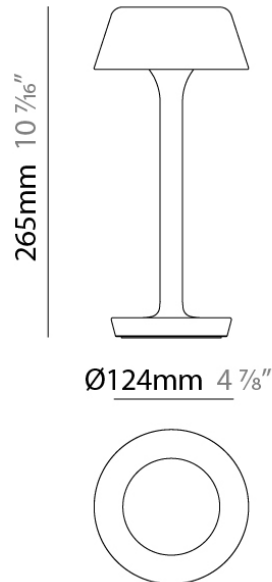

FIREFLY PORTABLE

D84377-TIM

PROJECT _____

TYPE _____

NOTES _____

QUANTITY _____

DATE _____

GENERAL

Series: Firefly

Brand: Panzeri

Division: Design

Mounting Type: Portable

Mounting Location: Table

PHYSICAL

Shape: Round

Diameter (mm): 124

Diameter (in): 4 ⁷/₈

Height (mm): 265

Height (in): 10 ⁷/₁₆

Light Distribution: Direct

Weight (kg): 1.0550

Weight (lbs): 2.321

Screws: A4 stainless steel

Diffuser: Opal - Acrylic

Gasket: Silicone

Fixture Material: Aluminum Die Cast

ELECTRICAL

Lamp Type: LED

Input Wattage (W): 2

Input Voltage (V): 120

Output Voltage (V): 5

LED

Number of LEDs: 1

Color Temperature (°K): 2700

Max. Delivered Lumen (lm): 161

Nominal Lumen (lm): 328

CRI: >80 CRI

Efficiency (%): 49.1

Lamp Life (hrs): 70000

OPTICAL

RATINGS AND CERTIFICATIONS

Certified By: CSA Certified to UL and CSA Standards

IP rating: IP65